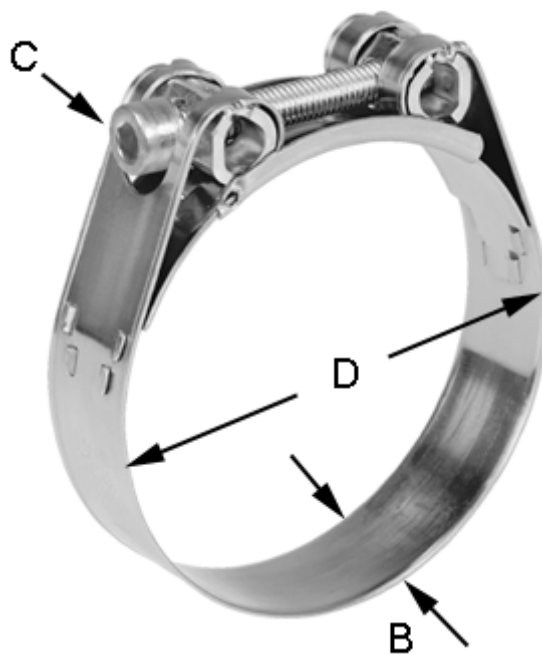

Article number: 025917205045

Description: Heavy Duty Clamp GBS M 45/20 W5 ISK STC

Measures

C (screw type) = ISK
Diameter D = 43-47
Width B = 20